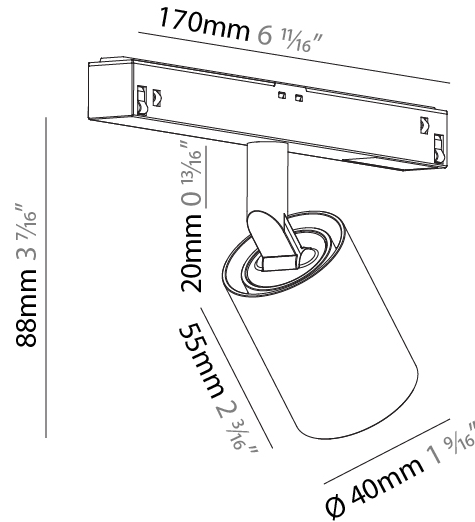

1. To build a product code in our configurator select the specify button on the base model # product page
2. To build a manual product code on this datasheet choose from the options listed below in blue font and add the suffix to the base model #

GENERAL

Series: Centriq
Subseries: Centriq for Clicktrack
Brand: Prolicht
Division: Architectural
Mounting Type: Track
Mounting Location: Ceiling
Subcategory: Spots

PHYSICAL

Shape: Cylinder
Diameter (mm): 40
Diameter (in): 1 9/16
Length (mm): 170
Length (in): 6 1/16
Height (mm): 88
Height (in): 3 7/16
Light Distribution: Adjustable / Direct
Fixture Finish: SSR / BKV / CWI / CRY / HAB / LAG / UFT / ITA / RUA / RUR / MIC / FTG / MYG / TWT / LOD / PUS / FRO / FUP / KIA / POP / BLS / SPG / MEY / GOH / GUM / CHC / COM / ABZ / JAG / OBR / MOS / ROR
Fixture Material: Aluminum

ELECTRICAL

Lamp Type: LED (Zhaga Standard)
Input Wattage (W): 6
Total Output Wattage (W): 5.4
Dimming: Non-Dimmable
Driver Included: No
Driver Location: Remote
Driver Type: Constant Voltage - Universal
Driver Class: Class 2
Input Voltage (V): 48
Constant Current (mA): 490
Upon Request: 0-10Vdc dimming / DALI dimming

LED

Number of LEDs: 1
Color Temperature (°K): 2700 / 3000 / 4000
Max. Delivered Lumen (lm): 360 / 390 / 420
CRI: >90 CRI

OPTICAL

Reflector°: 10
Adjustability: Rotational 360°; Tilt 90° (±45°)

RATINGS AND CERTIFICATIONS

Certified By: Certified for North American Standards
IP rating: IP20