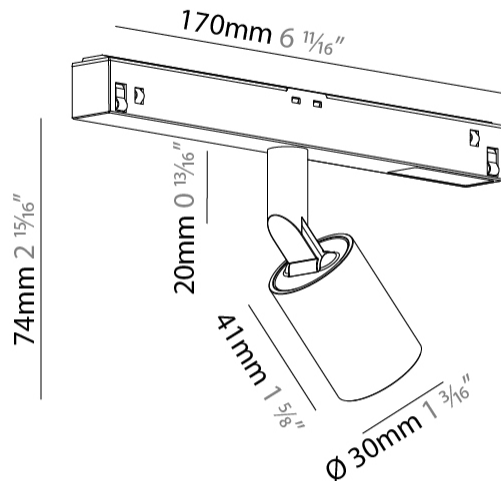

1. To build a product code in our configurator select the specify button on the base model # product page
2. To build a manual product code on this datasheet choose from the options listed below in blue font and add the suffix to the base model #

GENERAL

Series: Centriq
Subseries: Centriq for Clicktrack
Brand: Prolicht
Division: Architectural
Mounting Type: Track
Mounting Location: Ceiling
Subcategory: Spots

PHYSICAL

Shape: Cylinder
Diameter (mm): 40
Diameter (in): 1 5/16
Length (mm): 170
Length (in): 6 11/16
Height (mm): 88
Height (in): 3 7/16
Light Distribution: Adjustable / Direct
Fixture Finish: SSR / BKV / CWI / CRY / HAB / LAG / UFT / ITA / RUA / RUR / MIC / FTG / MYG / TWT / LOD / PUS / FRO / FUP / KIA / POP / BLS / SPG / MEY / GOH / GUM / CHC / COM / ABZ / JAG / OBR / MOS / ROR
Fixture Material: Aluminum

ELECTRICAL

Lamp Type: LED (Zhaga Standard)
Input Wattage (W): 6
Total Output Wattage (W): 5.4
Dimming: Non-Dimmable
Driver Included: No
Driver Location: Remote
Driver Type: Constant Voltage - Universal
Driver Class: Class 2
Input Voltage (V): 48
Constant Current (MA): 340
Upon Request: 0-10Vdc dimming / DALI dimming

LED

Number of LEDs: 1
Color Temperature (°K): 2700 / 3000 / 4000
Max. Delivered Lumen (lm): 494 / 519 / 526
CRI: >90 CRI

OPTICAL

Reflector°: 20 / 40 / 50
Optic°: 31 / 36
Adjustability: Rotational 360°; Tilt 90° (±45°)

RATINGS AND CERTIFICATIONS

Certified By: Certified for North American Standards
IP rating: IP20